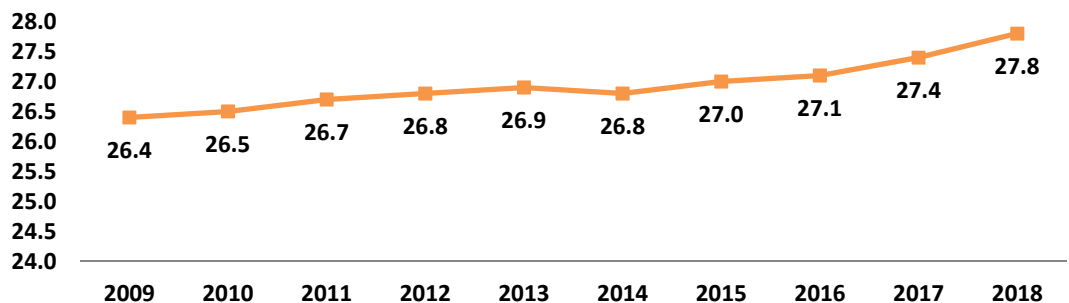

## 10 Year Trend of First-Time Freshmen Average ACT Scores Fall 2009-2018

New Freshmen Average ACT Scores				
Fall Term	ACT English Score	ACT Math Score	ACT Composite *	Number
2009	27.0	25.5	26.4	3,499
2010	27.0	25.3	26.5	3,989
2011	27.4	25.5	26.7	3,977
2012	27.6	25.7	26.8	4,022
2013	27.6	25.8	26.9	4,038
2014	27.5	25.7	26.8	4,376
2015	27.6	25.9	27.0	4,376
2016	27.5	25.8	27.1	4,495
2017	28.0	26.1	27.4	4,548
2018	28.4	26.3	27.8	4,721

\* Average for **all** students who submitted ACT test scores