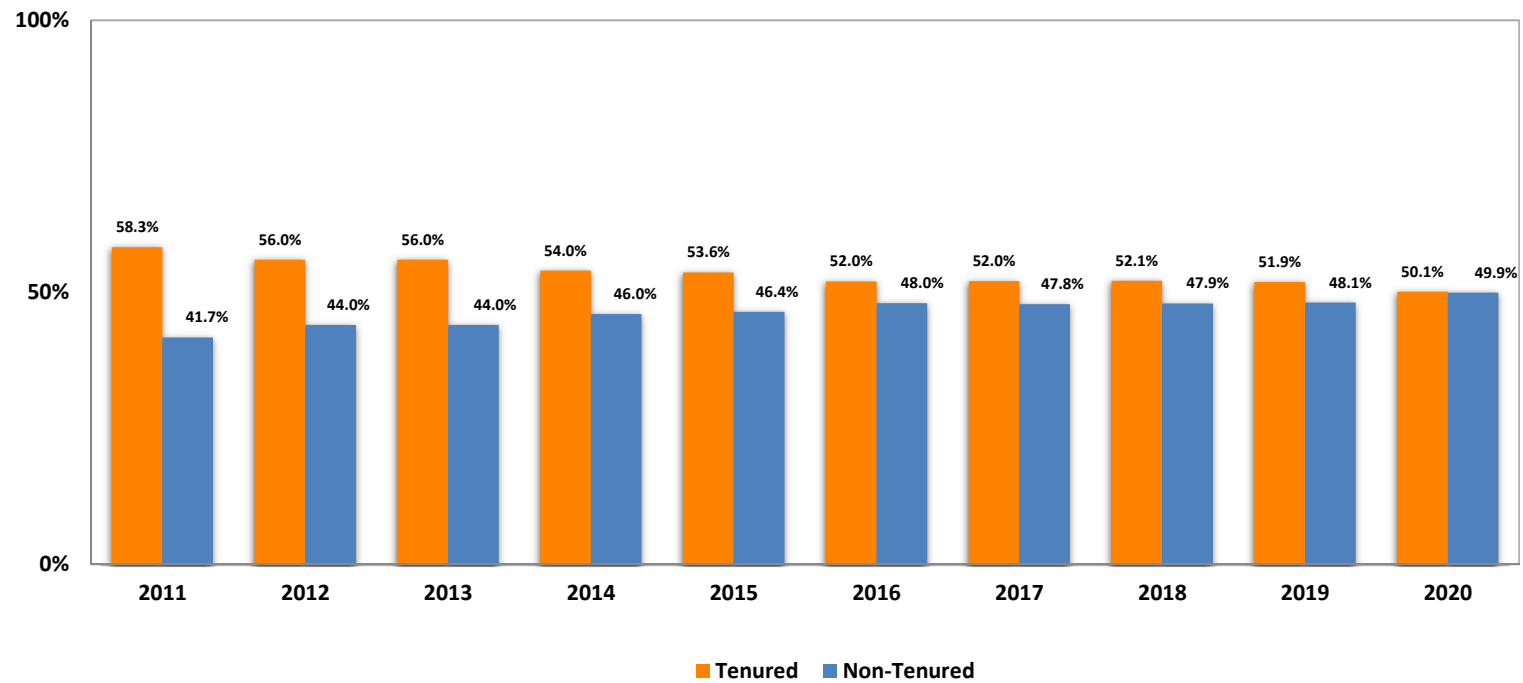

## 10 Year Trend of Tenured and Non-Tenured Full-Time Instructional Faculty University Total Fall 2010-2020

Source: IRIS

UTK FACT BOOK 2020-21