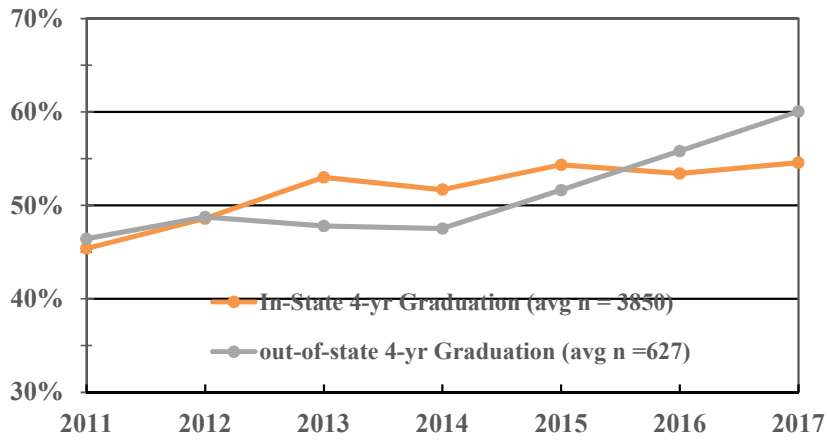

## Full Time First Time Freshman Retention and Graduation by Residence 2010-2020

Internationals have a small number of observations (N = 50 to 58 ) when compared to in-state and out-of-state and therefore the International students were not included.