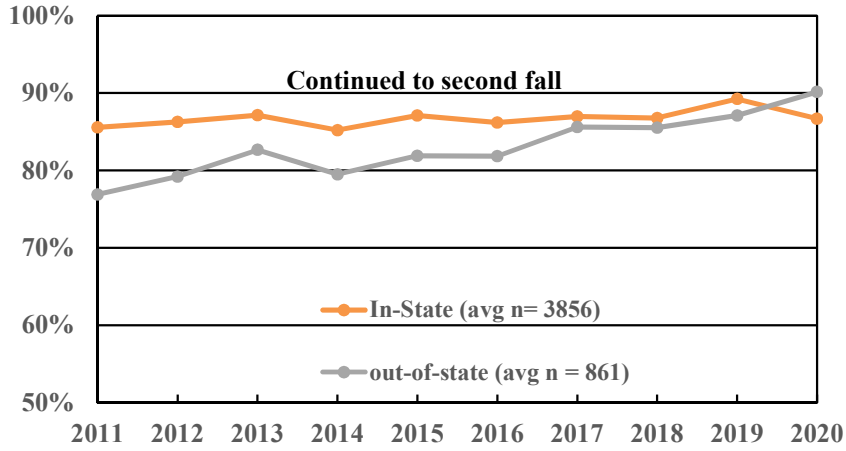

## Full Time First Time Freshman Retention and Graduation by Residence 2010-2020

Internationals have a small number of observations (N = 50 to 58 ) when compared to in-state and out-of-state and therefore the International students were not included.