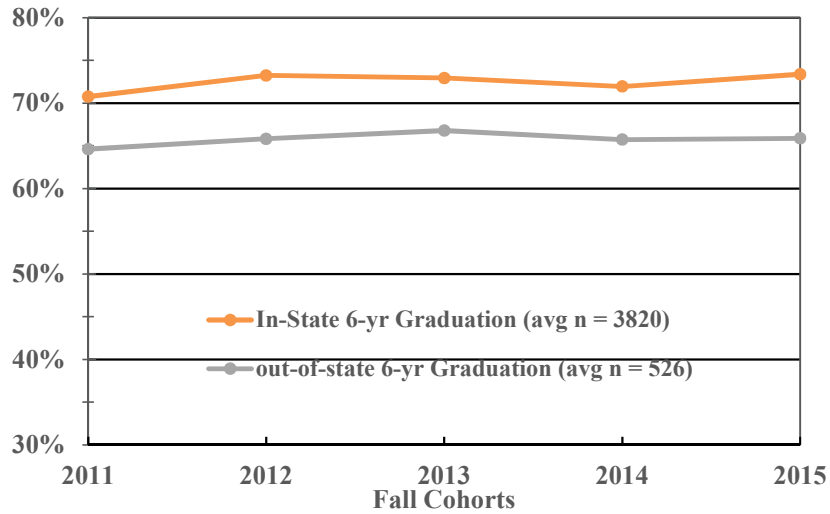

## Full Time First Time Freshman Retention and Graduation by Residence 2010-2020

Internationals have a small number of observations (N = 50 to 58 ) when compared to in-state and out-of-state and therefore the International students were not included.