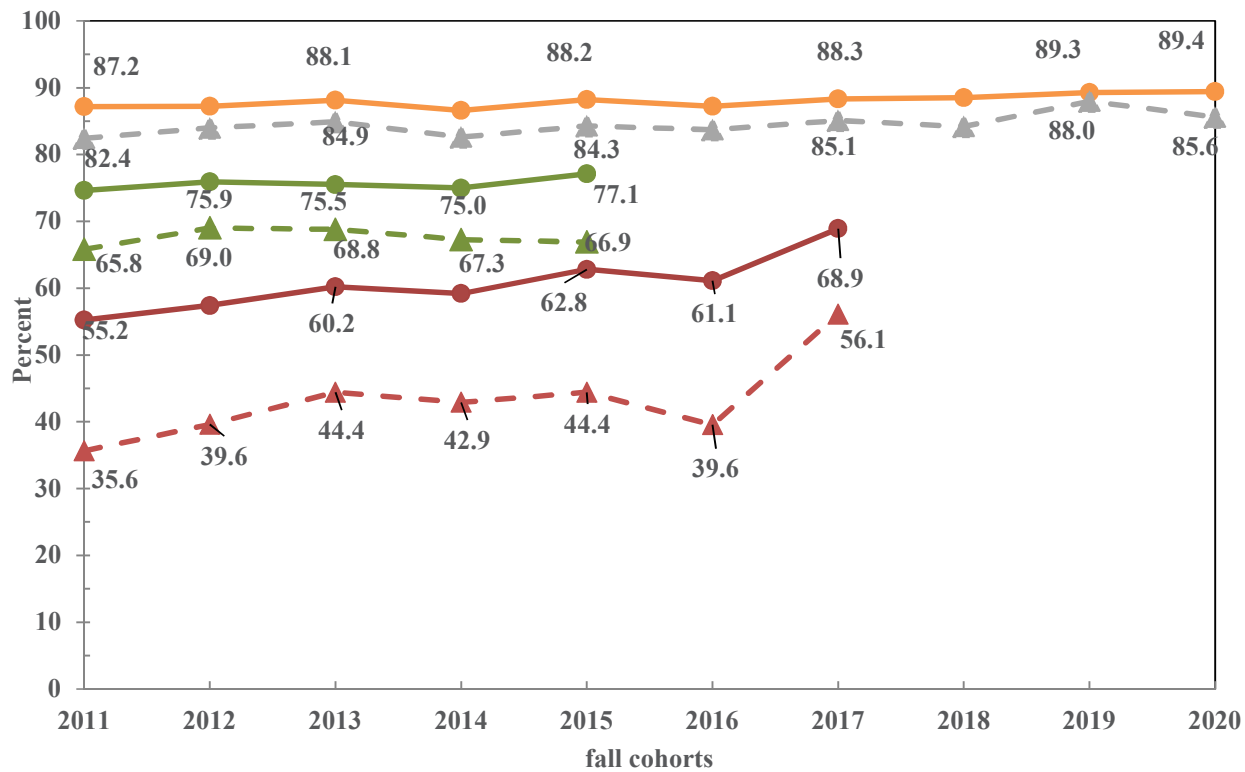

Second Fall Continuation and Six Year Graduation for First Time Full Time Freshman by Gender for the 2011_2020 Cohorts

- Females continued to second fall
 - Females graduating within 6 years
 - Females graduating 4-Years
- ▲- Males continued to second fall
 - ▲- Males graduating within 6 years
 - ▲- Males graduating 4-Years